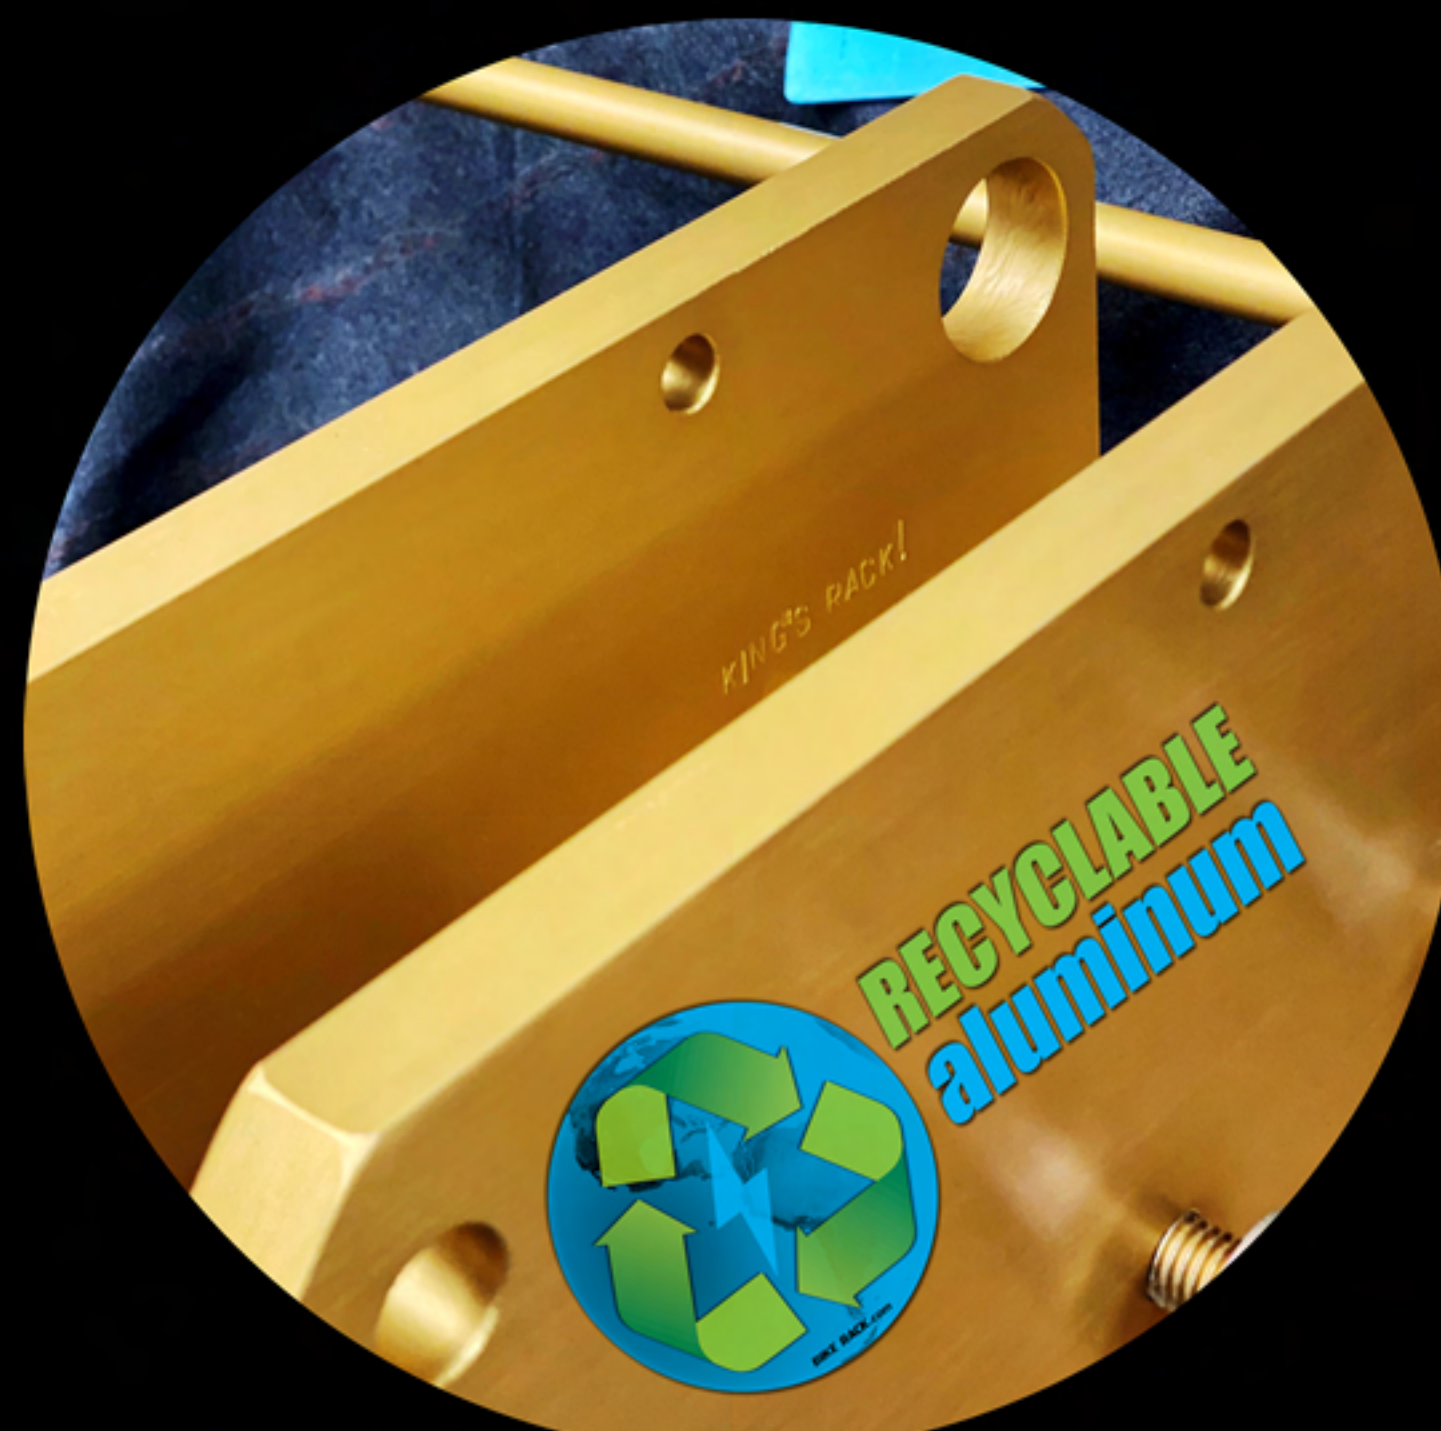

⚡ Easy Cargo Access

⚡ License & Signal Lights

HIGHLIGHTS

⚡ Anodized Aluminum Colors

⚡ Capacity of 90 lbs Per Bike

⚡ 3 Rattle Free Positions

⚡ Soft Wheel Contact Only

The First Electric Self-Loading Bike Rack

eRACK™

⚡ **Lighted License Plate Holder**

⚡ **Solid. Corrosion Free. Recyclable.**

⚡ **Keyed Push Stop Button**

⚡ **Designed To Lock Each Bike**

⚡ **Spacious Between Bikes**

⚡ **Bike Maintenance Station**

⚡ **Security Pin For Extra Safety**