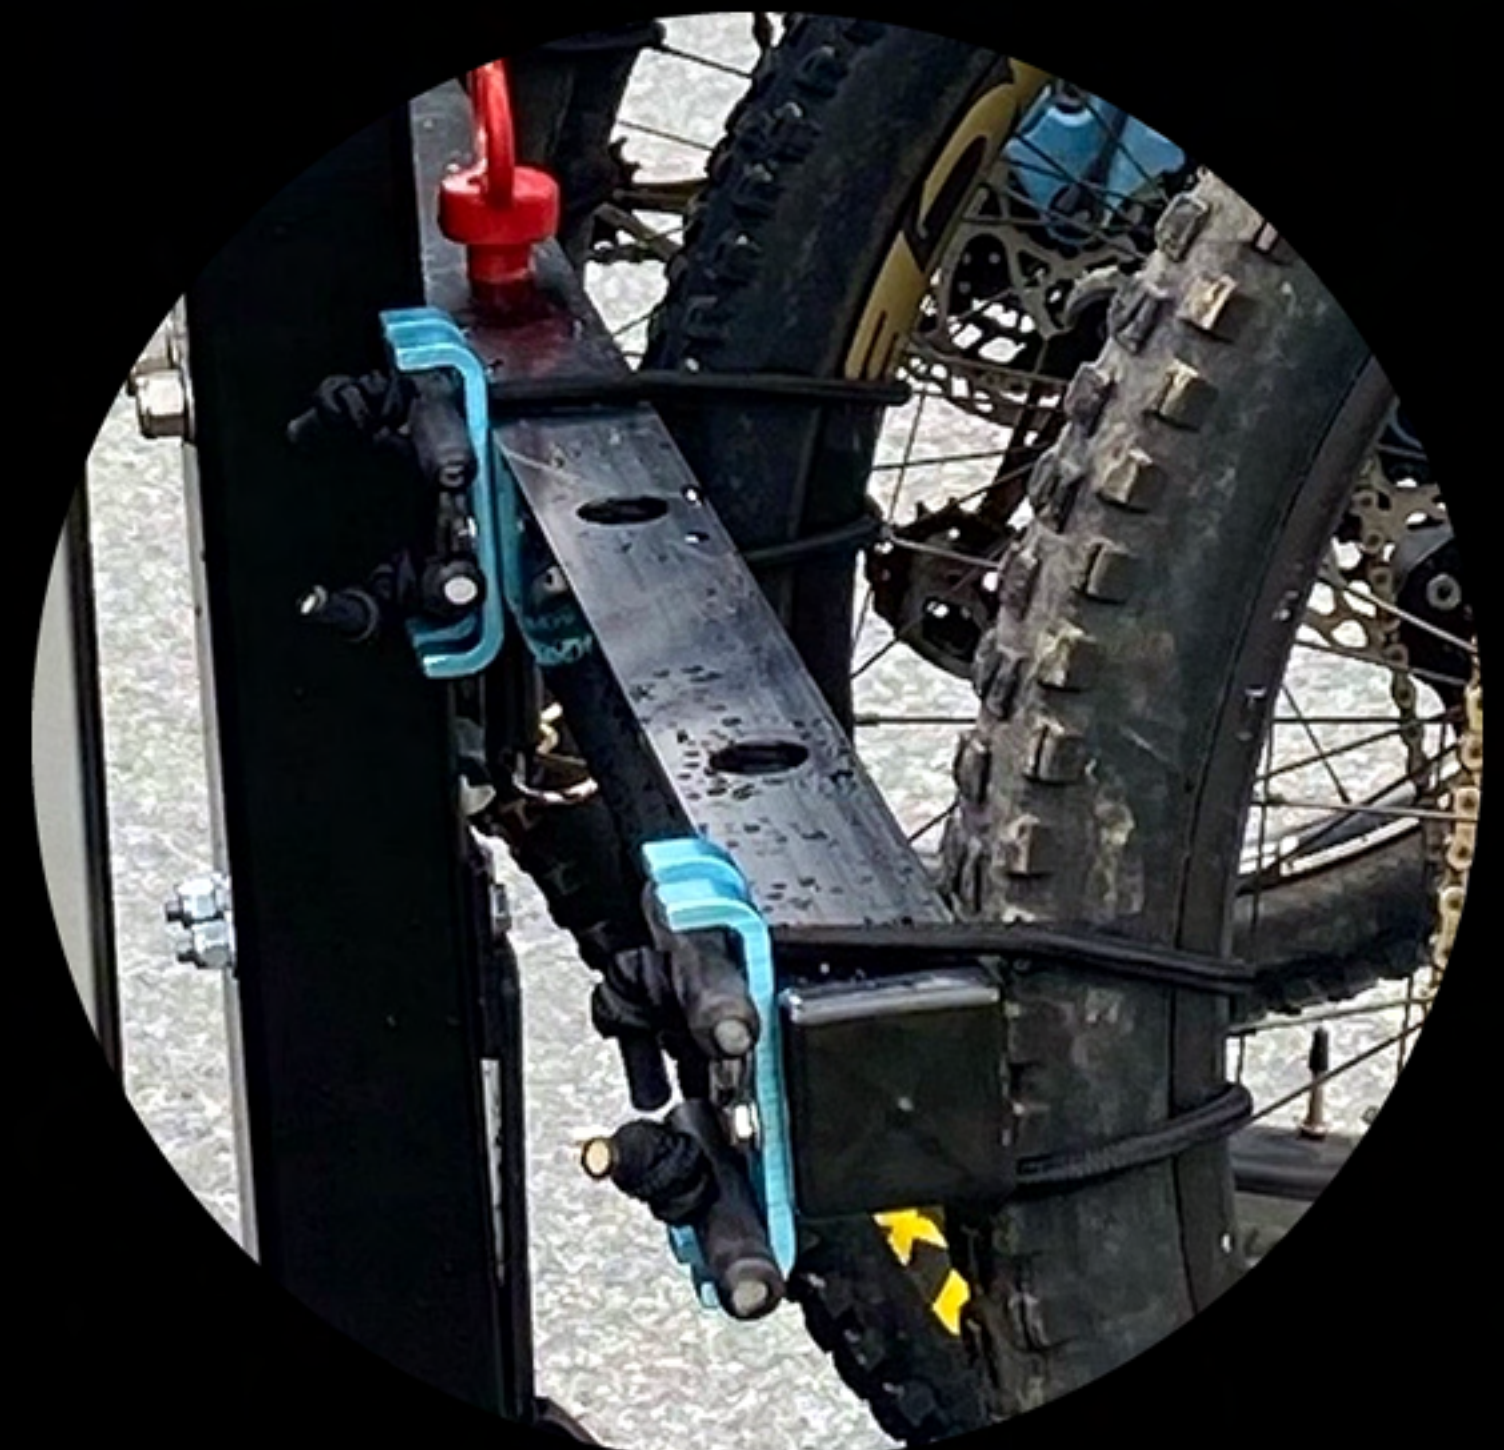

⚡ Easy Cargo Access

⚡ License & Signal Lights

HIGHLIGHTS

⚡ Anodized Aluminum Colors

⚡ Capacity of 90 lbs Per Bike

⚡ 3 Rattle Free Positions

⚡ Soft Wheel Contact Only

The First Electric Self-Loading Bike Rack

eRACK™

⚡ **Lighted License Plate Holder**

⚡ **Solid. Corrosion Free. Recyclable.**

⚡ **Keyed Push Stop Button**

⚡ **Designed To Lock Each Bike**

⚡ **Spacious Between Bikes**

⚡ **Bike Maintenance Station**

⚡ **Security Pin For Extra Safety**