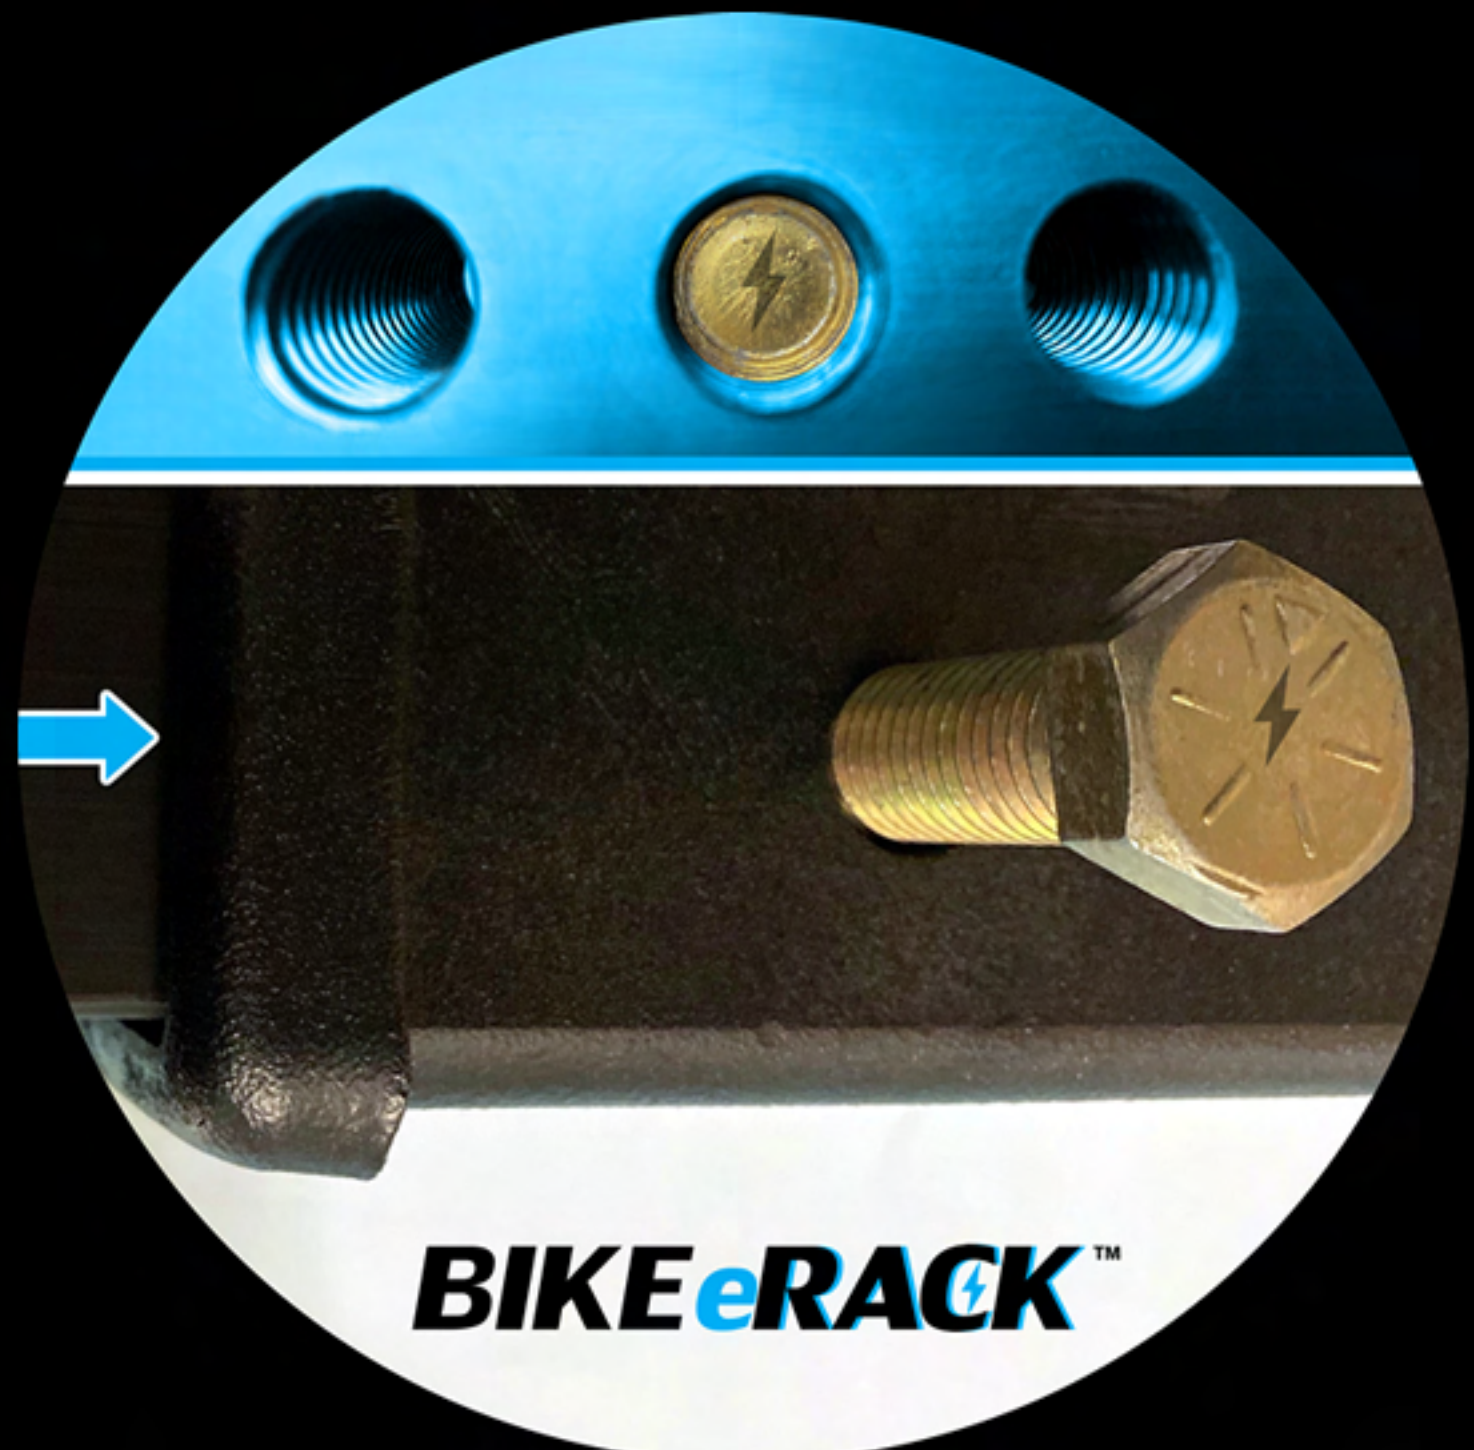

⚡ Easy Cargo Access

⚡ License & Signal Lights

HIGHLIGHTS

⚡ Anodized Aluminum Colors

⚡ Capacity of 90 lbs Per Bike

⚡ 3 Rattle Free Positions

⚡ Soft Wheel Contact Only

The First Electric Self-Loading Bike Rack

eRACK™

⚡ **Lighted License Plate Holder**

⚡ **Solid. Corrosion Free. Recyclable.**

⚡ **Keyed Push Stop Button**

⚡ **Designed To Lock Each Bike**

⚡ **Spacious Between Bikes**

⚡ **Bike Maintenance Station**

⚡ **Security Pin For Extra Safety**