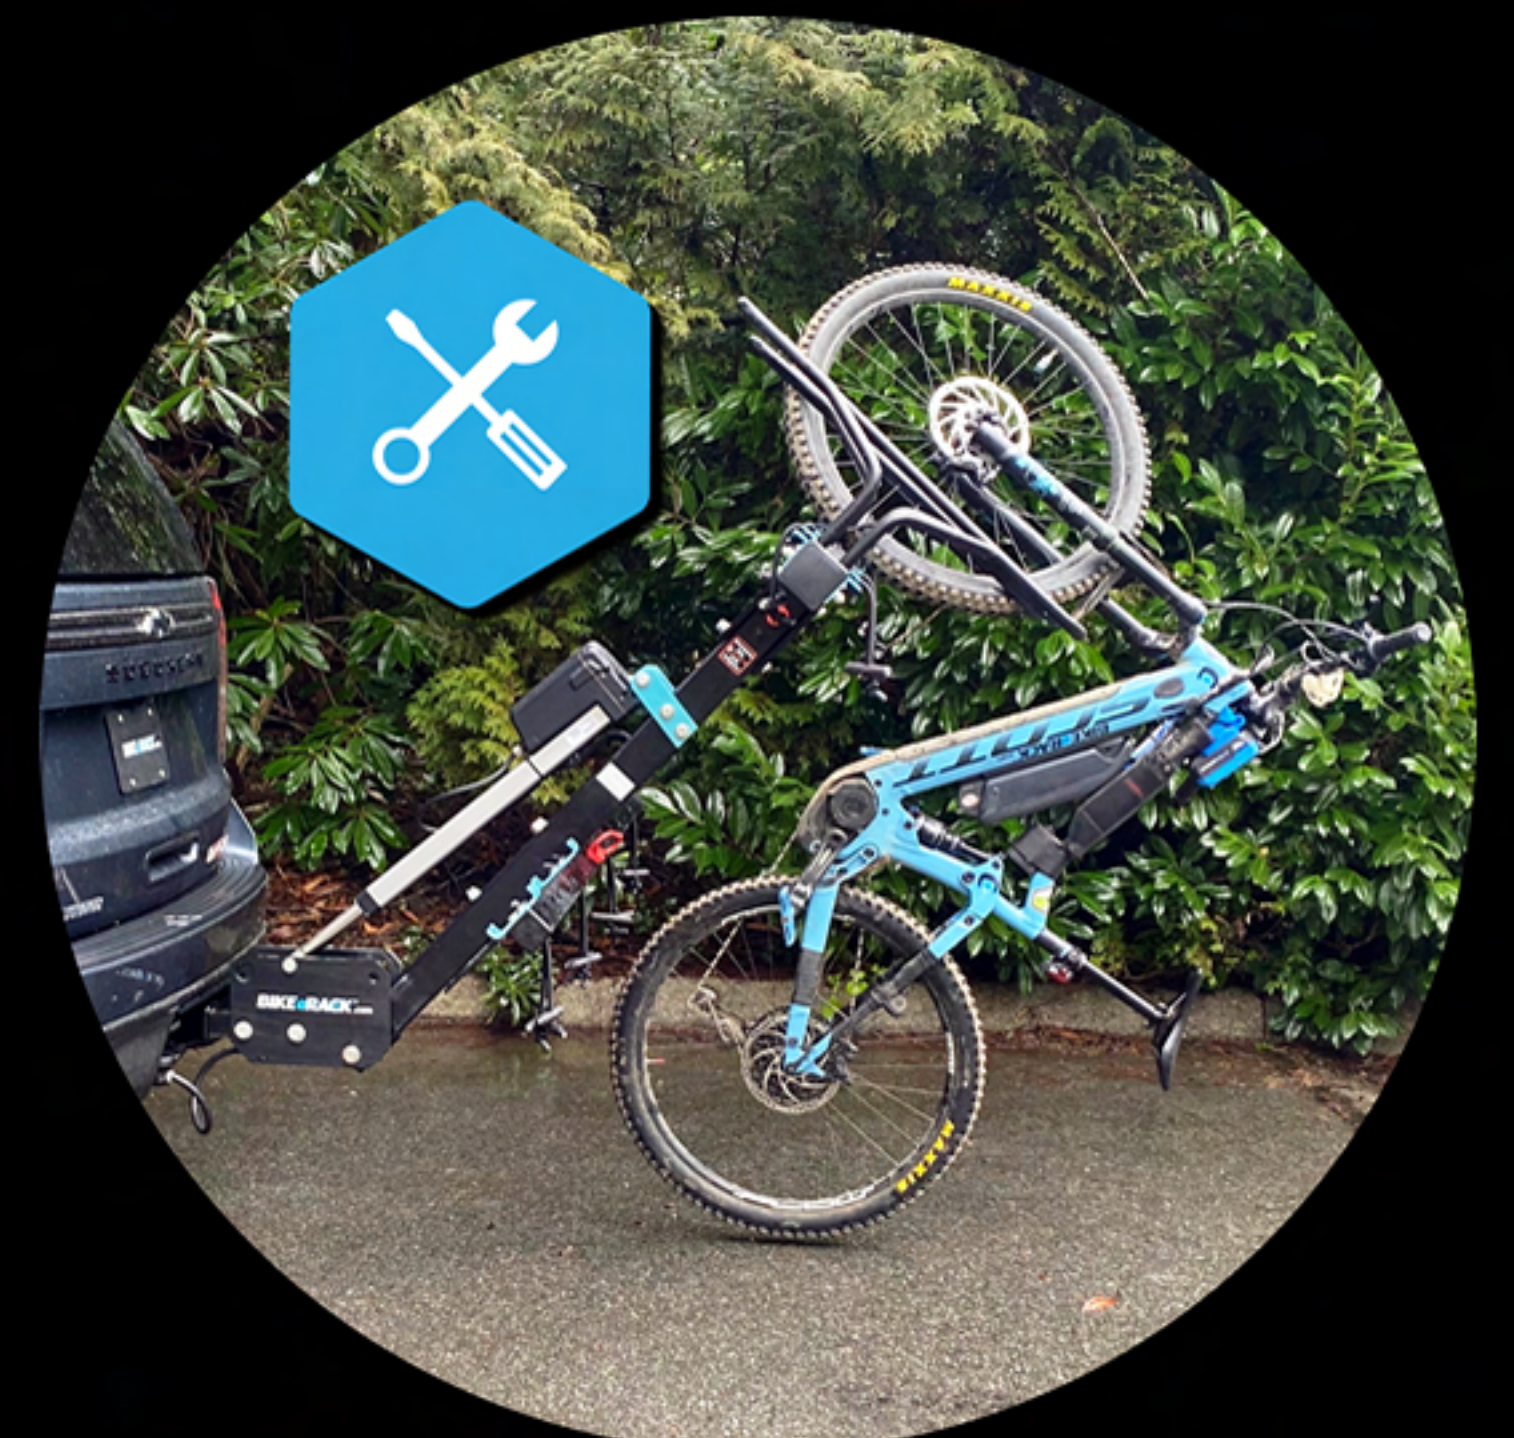

BIKE eRACK™

Electric Self-Loading Solid

BIKE eRACK.com

1 to 5+ Bikes 16 Aluminum Finishes

Proudly
MADE IN
CANADA

EASY CARGO ACCESS

⚡ Effortless Self-Loading

⚡ Wireless Remote Control

⚡ Easy Cargo Access

⚡ License & Signal Lights

HIGHLIGHTS

⚡ Anodized Aluminum Colors

⚡ Capacity of 90 lbs Per Bike

⚡ 3 Rattle Free Positions

⚡ Soft Wheel Contact Only

The First Electric Self-Loading Bike Rack

eRACK™

⚡ **Lighted License Plate Holder**

⚡ **Solid. Corrosion Free. Recyclable.**

⚡ **Keyed Push Stop Button**

⚡ **Designed To Lock Each Bike**

⚡ **Spacious Between Bikes**

⚡ **Bike Maintenance Station**

⚡ **Security Pin For Extra Safety**